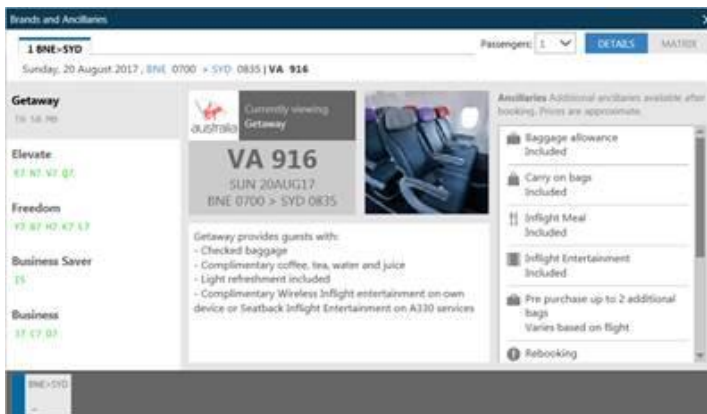

STEP 1: FARE DISPLAY

- When searching for flights in GALILEO you can now search by Brand. This will allow you to quickly compare Virgin Australia's product by entitlement.
- In this example there are different type of FARE BRANDS returned when searching for a BNE-SYD fare:
- In the availability display, hover over <> and a popup appears, which needs to be clicked to view Components.

- After clicking the popup, a "full" branded fares matrix opens. Click on the brand e.g. Getaway to see its detail

- Click on Matrix to see easy product comparison